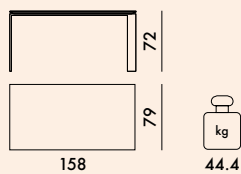

FOUR 2005

Design Ferruccio Laviani

4522

4502
Soft touch