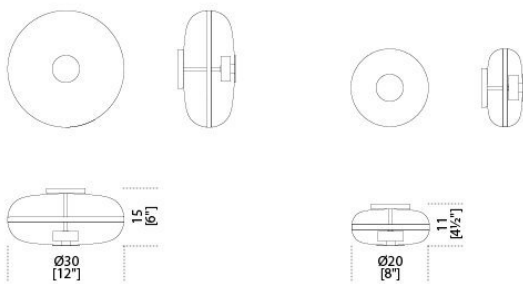


Jolie Applique

Federica Biasi
2019

Jolie Applique

Federica Biasi , 2019

Applique in cristallo soffiato a bocca.
Dettagli metallici in ottone satinato. Luce
LED.

Wall light in mouth blown glass. Satin brass
metal details. LED light (8 Watt).

Dimensioni / Sizes
Cm (Ø x H)
20 × 11
30 × 15

Inches (Ø x H)
8" × 4½"
12" × 6"

Metallo / Metal

Ottone satinato

Satin brass
