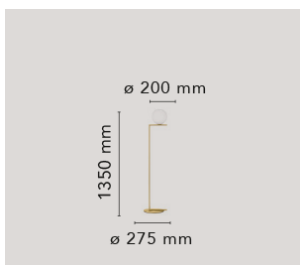

## IC Lights Floor 1

by Michael Anastassiades , 2014

Floor lamp providing diffused light. Frame in brass, brushed and transparent varnished or chrome steel. Blown glass opal diffuser. Dimmer on the power chord.

Mounting	Floor
Environment	Indoor
Finish	Brushed brass, Chrome
Weight	5.0 Kg
Light sources available	1 x HSGS E14 60W 2800K Halolux T. 820lm - RF19781
Emergency	Without
Switching	Dimmer on the power chord
Voltage	220-240V
Power	MAX 60W
Battery	No
Supply included	No