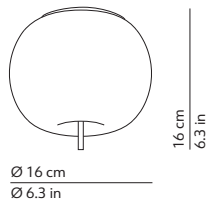

### CODES AND DIMENSIONS / CODICI E DIMENSIONI

### PACKAGING / IMBALLO

Diffuser  
Volume: 0.055 m<sup>3</sup> / 1.949 ft<sup>3</sup>  
Gross weight: 3.34 kg / 7.35 lbs

Structure  
Volume: 0.012 m<sup>3</sup> / 0.411 ft<sup>3</sup>  
Gross weight: 0.82 kg / 1.80 lbs

Diffuser  
Volume: 0.011 m<sup>3</sup> / 0.380 ft<sup>3</sup>  
Gross weight: 0.86 kg / 1.89 lbs

Structure  
Volume: 0.005 m<sup>3</sup> / 0.174 ft<sup>3</sup>  
Gross weight: 0.40 kg / 0.88 lbs