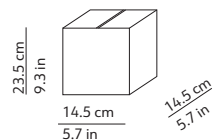

### PACKAGING / IMBALLO

Diffuser  
Volume: 0.055 m<sup>3</sup> / 1.949 ft<sup>3</sup>  
Gross weight: 3.34 kg / 7.35 lbs

Structure  
Volume: 0.012 m<sup>3</sup> / 0.411 ft<sup>3</sup>  
Gross weight: 0.82 kg / 1.80 lbs

Diffuser  
Volume: 0.011 m<sup>3</sup> / 0.380 ft<sup>3</sup>  
Gross weight: 0.86 kg / 1.89 lbs

Structure  
Volume: 0.005 m<sup>3</sup> / 0.174 ft<sup>3</sup>  
Gross weight: 0.40 kg / 0.88 lbs