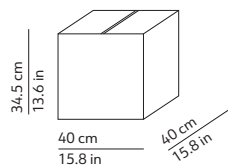

### PACKAGING / IMBALLO

Diffuser  
Volume: 0.055 m<sup>3</sup> / 1.949 ft<sup>3</sup>  
Gross weight: 3.34 kg / 7.35 lbs

Structure  
Volume: 0.012 m<sup>3</sup> / 0.411 ft<sup>3</sup>  
Gross weight: 0.82 kg / 1.80 lbs

Diffuser  
Volume: 0.011 m<sup>3</sup> / 0.380 ft<sup>3</sup>  
Gross weight: 0.86 kg / 1.89 lbs

Structure  
Volume: 0.005 m<sup>3</sup> / 0.174 ft<sup>3</sup>  
Gross weight: 0.40 kg / 0.88 lbs