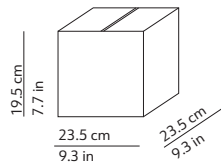

### PACKAGING / IMBALLO

Diffuser  
Volume: 0.055 m<sup>3</sup> / 1.949 ft<sup>3</sup>  
Gross weight: 3.34 kg / 7.35 lbs

Structure  
Volume: 0.012 m<sup>3</sup> / 0.411 ft<sup>3</sup>  
Gross weight: 0.82 kg / 1.80 lbs

Diffuser  
Volume: 0.011 m<sup>3</sup> / 0.380 ft<sup>3</sup>  
Gross weight: 0.86 kg / 1.89 lbs

Structure  
Volume: 0.005 m<sup>3</sup> / 0.174 ft<sup>3</sup>  
Gross weight: 0.40 kg / 0.88 lbs