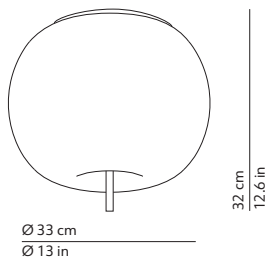

CODES AND DIMENSIONS / CODICI E DIMENSIONI

KUSHI 33 CEILING

K220105N
K220105O
K220105R