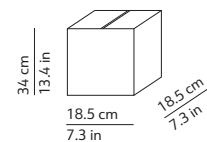

### PACKAGING / IMBALLO

Diffuser  
Volume: 0.055 m<sup>3</sup> / 1.949 ft<sup>3</sup>  
Gross weight: 3.34 kg / 7.35 lbs

Structure  
Volume: 0.012 m<sup>3</sup> / 0.411 ft<sup>3</sup>  
Gross weight: 0.82 kg / 1.80 lbs

Diffuser  
Volume: 0.011 m<sup>3</sup> / 0.380 ft<sup>3</sup>  
Gross weight: 0.86 kg / 1.89 lbs

Structure  
Volume: 0.005 m<sup>3</sup> / 0.174 ft<sup>3</sup>  
Gross weight: 0.40 kg / 0.88 lbs