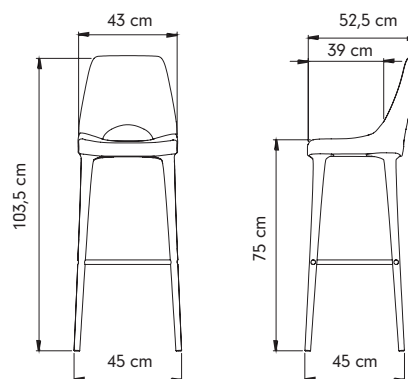

POLSPOTTEN

Barstool Holy

Fact Sheet

The Holy barstool is a pols potten classic. The original design is a combination of both luxury interiors and functional design. You can probably guess why we've dubbed the stool, the Holy. Well, it's simple, there is a hole in between the backrest and seat. This beautifully crafted stool has superior foam innards for an elevated sitting experience, and a sturdy iron frame for reinforced strength. It's an ideal commercial design asset, as well as a home treasure. Elegant around hotel bar, and playful around your kitchen counter.

Design by	POLSPOTTEN studio 2019
About the designer	This item is designed in our very own POLSPOTTEN studio
Category	Furniture - Chairs
Environment	Indoor
Preassembled	Yes
Material & Finish	Frame: The frame of the chair is made of powder-coated metal. Cushioning: The cushioning is made of fire retardant high resiliency CMHR foam, foam density 28 kgs/m ³ Legs: The legs are made of powdercoated metal covered with upholstery
Gliders	Plastic gliders are mounted
Upholstery	The Barstool Holy is standard available in the following upholstery: Soho: 100% polyester / 90.000 martindale / color fastness level 5w Berry: 100% olefin / 45.000 martindale / colorfastness level 6
Cleaning & Care	Care and maintenance instructions can be downloaded on the product page of this item at: webshop.polspotten.com or contact your account manager for more specific cleaning & care information.
Packaging	Packed in one brown carton box 5-ply Size: 45 x 54 x 107 cm Weight: 10 kg
Spare Parts	The spare parts below are available upon order - Plastic gliders

Downloads

3D files, mood images and packshots are available at the product page of the item at polspotten.nl

Textile use for customized upholstery

1,6 meters with a fabric width of 1,45 meters

Test & Certifications