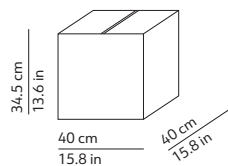

K222105N
K222105O
K222105R

PACKAGING / IMBALLO

Diffuser
Volume: 0.055 m³ / 1.949 ft³
Gross weight: 3.34 kg / 7.35 lbs

Structure
Volume: 0.012 m³ / 0.411 ft³
Gross weight: 0.92 kg / 2.02 lbs

KUSHI 16 TABLE

K227105N
K227105O
K227105R

Diffuser
Volume: 0.011 m³ / 0.380 ft³
Gross weight: 0.86 kg / 1.89 lbs

Structure
Volume: 0.005 m³ / 0.174 ft³
Gross weight: 0.42 kg / 0.92 lbs

MATERIALS AND FINISHINGS / MATERIALI E FINITURE