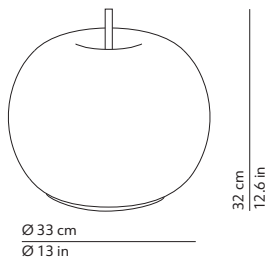

Product in conformity with the Eurasian Custom Unions technical regulations
Apparecchio conforme ai regolamenti tecnici dell'Unione doganale Eurasiatca

USA and Canada conformity seal (Kushi 33 Table)
Marchio di conformità USA e Canada (Kushi 33 Table)

This lamp must be disposed in conformity with the EU directive 2002/96/EC
Apparecchio di illuminazione da smaltire secondo la direttiva EU 2002/96/EC

CODES AND DIMENSIONS / CODICI E DIMENSIONI

KUSHI 33 TABLE

K222105N
K222105O
K222105R

PACKAGING / IMBALLO

Diffuser
Volume: 0.055 m³ / 1.949 ft³
Gross weight: 3.34 kg / 7.35 lbs

Structure
Volume: 0.012 m³ / 0.411 ft³
Gross weight: 0.92 kg / 2.02 lbs

KUSHI 16 TABLE

K227105N
K227105O
K227105R

Diffuser
Volume: 0.011 m³ / 0.380 ft³
Gross weight: 0.86 kg / 1.89 lbs

Structure
Volume: 0.005 m³ / 0.174 ft³
Gross weight: 0.42 kg / 0.92 lbs

MATERIALS AND FINISHINGS / MATERIALI E FINITURE