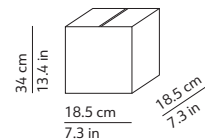

This lamp must be disposed in conformity with the EU directive 2002/96/EC
Apparecchio di illuminazione da smaltire secondo la direttiva EU 2002/96/EC

CODES AND DIMENSIONS / CODICI E DIMENSIONI

KUSHI 33 TABLE

K222105N
K222105O
K222105R

PACKAGING / IMBALLO

Diffuser
Volume: 0.055 m³ / 1.949 ft³
Gross weight: 3.34 kg / 7.35 lbs

Structure
Volume: 0.012 m³ / 0.411 ft³
Gross weight: 0.92 kg / 2.02 lbs

KUSHI 16 TABLE

K227105N
K227105O
K227105R

Diffuser
Volume: 0.011 m³ / 0.380 ft³
Gross weight: 0.86 kg / 1.89 lbs

Structure
Volume: 0.005 m³ / 0.174 ft³
Gross weight: 0.42 kg / 0.92 lbs

MATERIALS AND FINISHINGS / MATERIALI E FINITURE