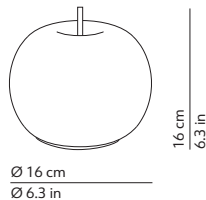

This lamp must be disposed in conformity with the EU directive 2002/96/EC
Apparecchio di illuminazione da smaltire secondo la direttiva EU 2002/96/EC

CODES AND DIMENSIONS / CODICI E DIMENSIONI

KUSHI 33 TABLE

K222105N
K222105O
K222105R

PACKAGING / IMBALLO

Diffuser
Volume: 0.055 m³ / 1.949 ft³
Gross weight: 3.34 kg / 7.35 lbs

Structure
Volume: 0.012 m³ / 0.411 ft³
Gross weight: 0.92 kg / 2.02 lbs

KUSHI 16 TABLE

K227105N
K227105O
K227105R

Diffuser
Volume: 0.011 m³ / 0.380 ft³
Gross weight: 0.86 kg / 1.89 lbs

Structure
Volume: 0.005 m³ / 0.174 ft³
Gross weight: 0.42 kg / 0.92 lbs

MATERIALS AND FINISHINGS / MATERIALI E FINITURE