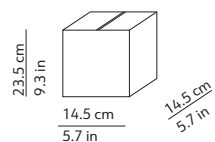

K222105N
K222105O
K222105R

PACKAGING / IMBALLO

Diffuser
Volume: 0.055 m³ / 1.949 ft³
Gross weight: 3.34 kg / 7.35 lbs

Structure
Volume: 0.012 m³ / 0.411 ft³
Gross weight: 0.92 kg / 2.02 lbs

KUSHI 16 TABLE

K227105N
K227105O
K227105R

Diffuser
Volume: 0.011 m³ / 0.380 ft³
Gross weight: 0.86 kg / 1.89 lbs

Structure
Volume: 0.005 m³ / 0.174 ft³
Gross weight: 0.42 kg / 0.92 lbs

MATERIALS AND FINISHINGS / MATERIALI E FINITURE