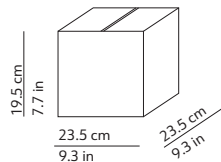

K222105N
K222105O
K222105R

PACKAGING / IMBALLO

Diffuser
Volume: 0.055 m³ / 1.949 ft³
Gross weight: 3.34 kg / 7.35 lbs

Structure
Volume: 0.012 m³ / 0.411 ft³
Gross weight: 0.92 kg / 2.02 lbs

KUSHI 16 TABLE

K227105N
K227105O
K227105R

Diffuser
Volume: 0.011 m³ / 0.380 ft³
Gross weight: 0.86 kg / 1.89 lbs

Structure
Volume: 0.005 m³ / 0.174 ft³
Gross weight: 0.42 kg / 0.92 lbs

MATERIALS AND FINISHINGS / MATERIALI E FINITURE